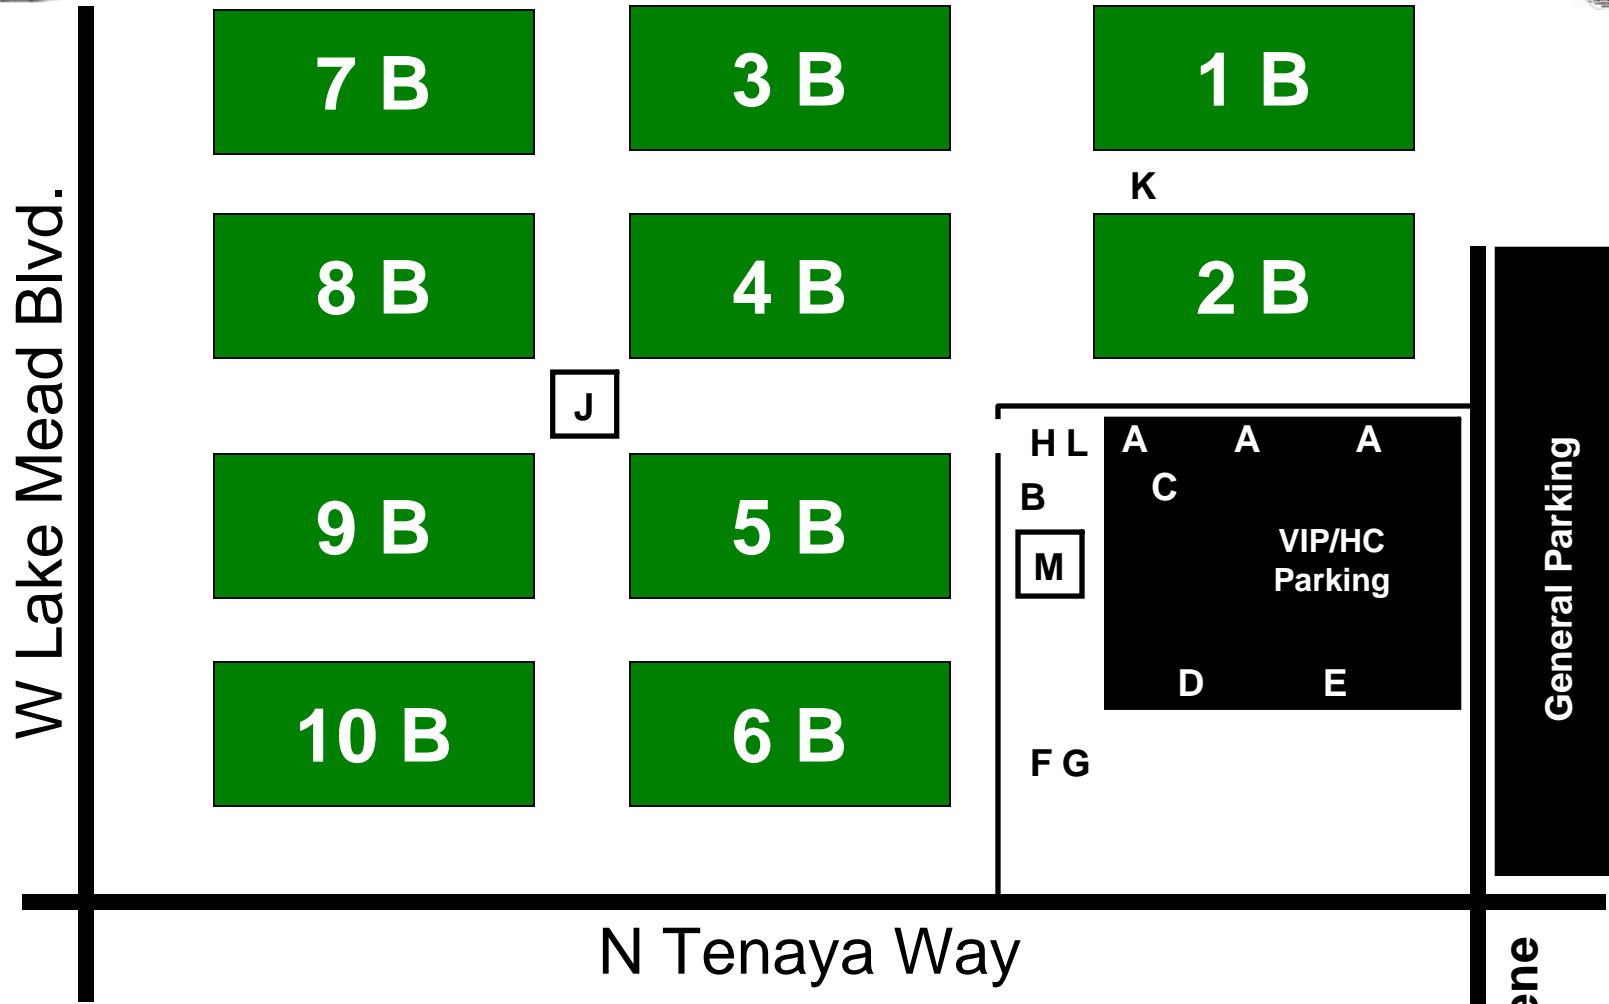

# BETTYE WILSON SPORTS COMPLEX

7353 Eugene Ave., Las Vegas, NV 89128

- |                         |                             |                               |
|-------------------------|-----------------------------|-------------------------------|
| A Food Vending          | E Region IV & Media Trailer | J Medical & Training Services |
| B Covered Dining Area   | F Referee Tent              | K College Coach's Tent        |
| C Eurosport Tent        | G Referee Food Tent         | L Information/Lost & Found    |
| D Referee Admin Trailer | H Volunteer Check-In        | M Restrooms                   |